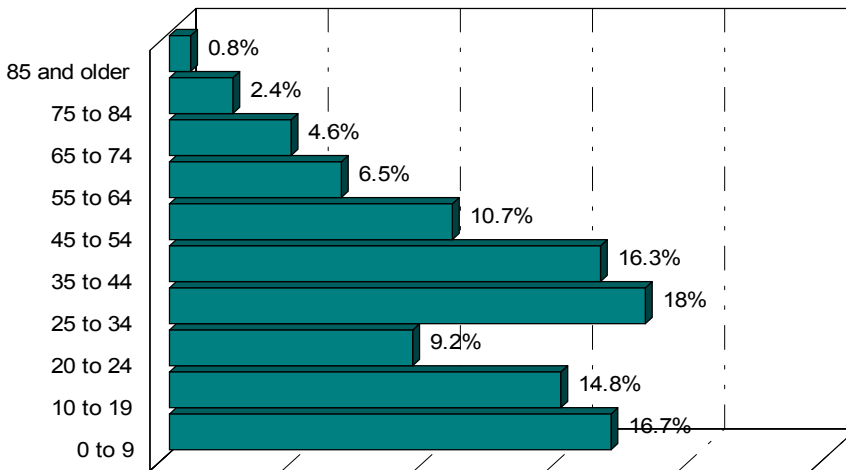

POPULATION GROWTH 1960 - 2020

	1960	1970	1980	1990	2000	2010	2020
Clarksville	22,021	31,719	60,591	75,494	103,455	137,900	179,220
Montgomery County	55,645	62,721	83,342	100,498	134,768	163,927	202,680
Clarksville MSA*	112,549	118,945	150,220	169,439	207,033	271,793	323,872
Labor Market Area	221,926	237,631	299,826	335,348	412,133	488,771	577,786

* In 2003 the Clarksville MSA expanded to include Montgomery and Stewart counties in TN and Trigg and Christian counties in KY.

MONTGOMERY COUNTY 2000 POPULATION BY RACE

MONTGOMERY COUNTY 2000 POPULATION BY AGE