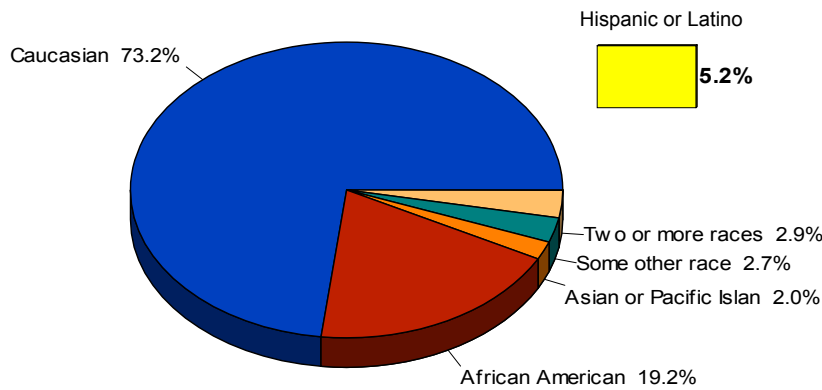

POPULATION GROWTH 1960 - 2020

	1960	1970	1980	1990	2000	2010	2020
Clarksville	22,021	31,719	60,591	75,494	103,455	137,900	179,220
Montgomery County	55,645	62,721	83,342	100,498	134,768	163,927	202,680
Clarksville MSA*	112,549	118,945	150,220	169,439	207,033	271,793	323,872
Labor Market Area	221,926	237,631	299,826	335,348	412,133	488,771	577,786

* In 2003 the Clarksville MSA expanded to include Montgomery and Stewart counties in TN and Trigg and Christian counties in KY.

MONTGOMERY COUNTY 2000 POPULATION BY RACE

MONTGOMERY COUNTY 2000 POPULATION BY AGE